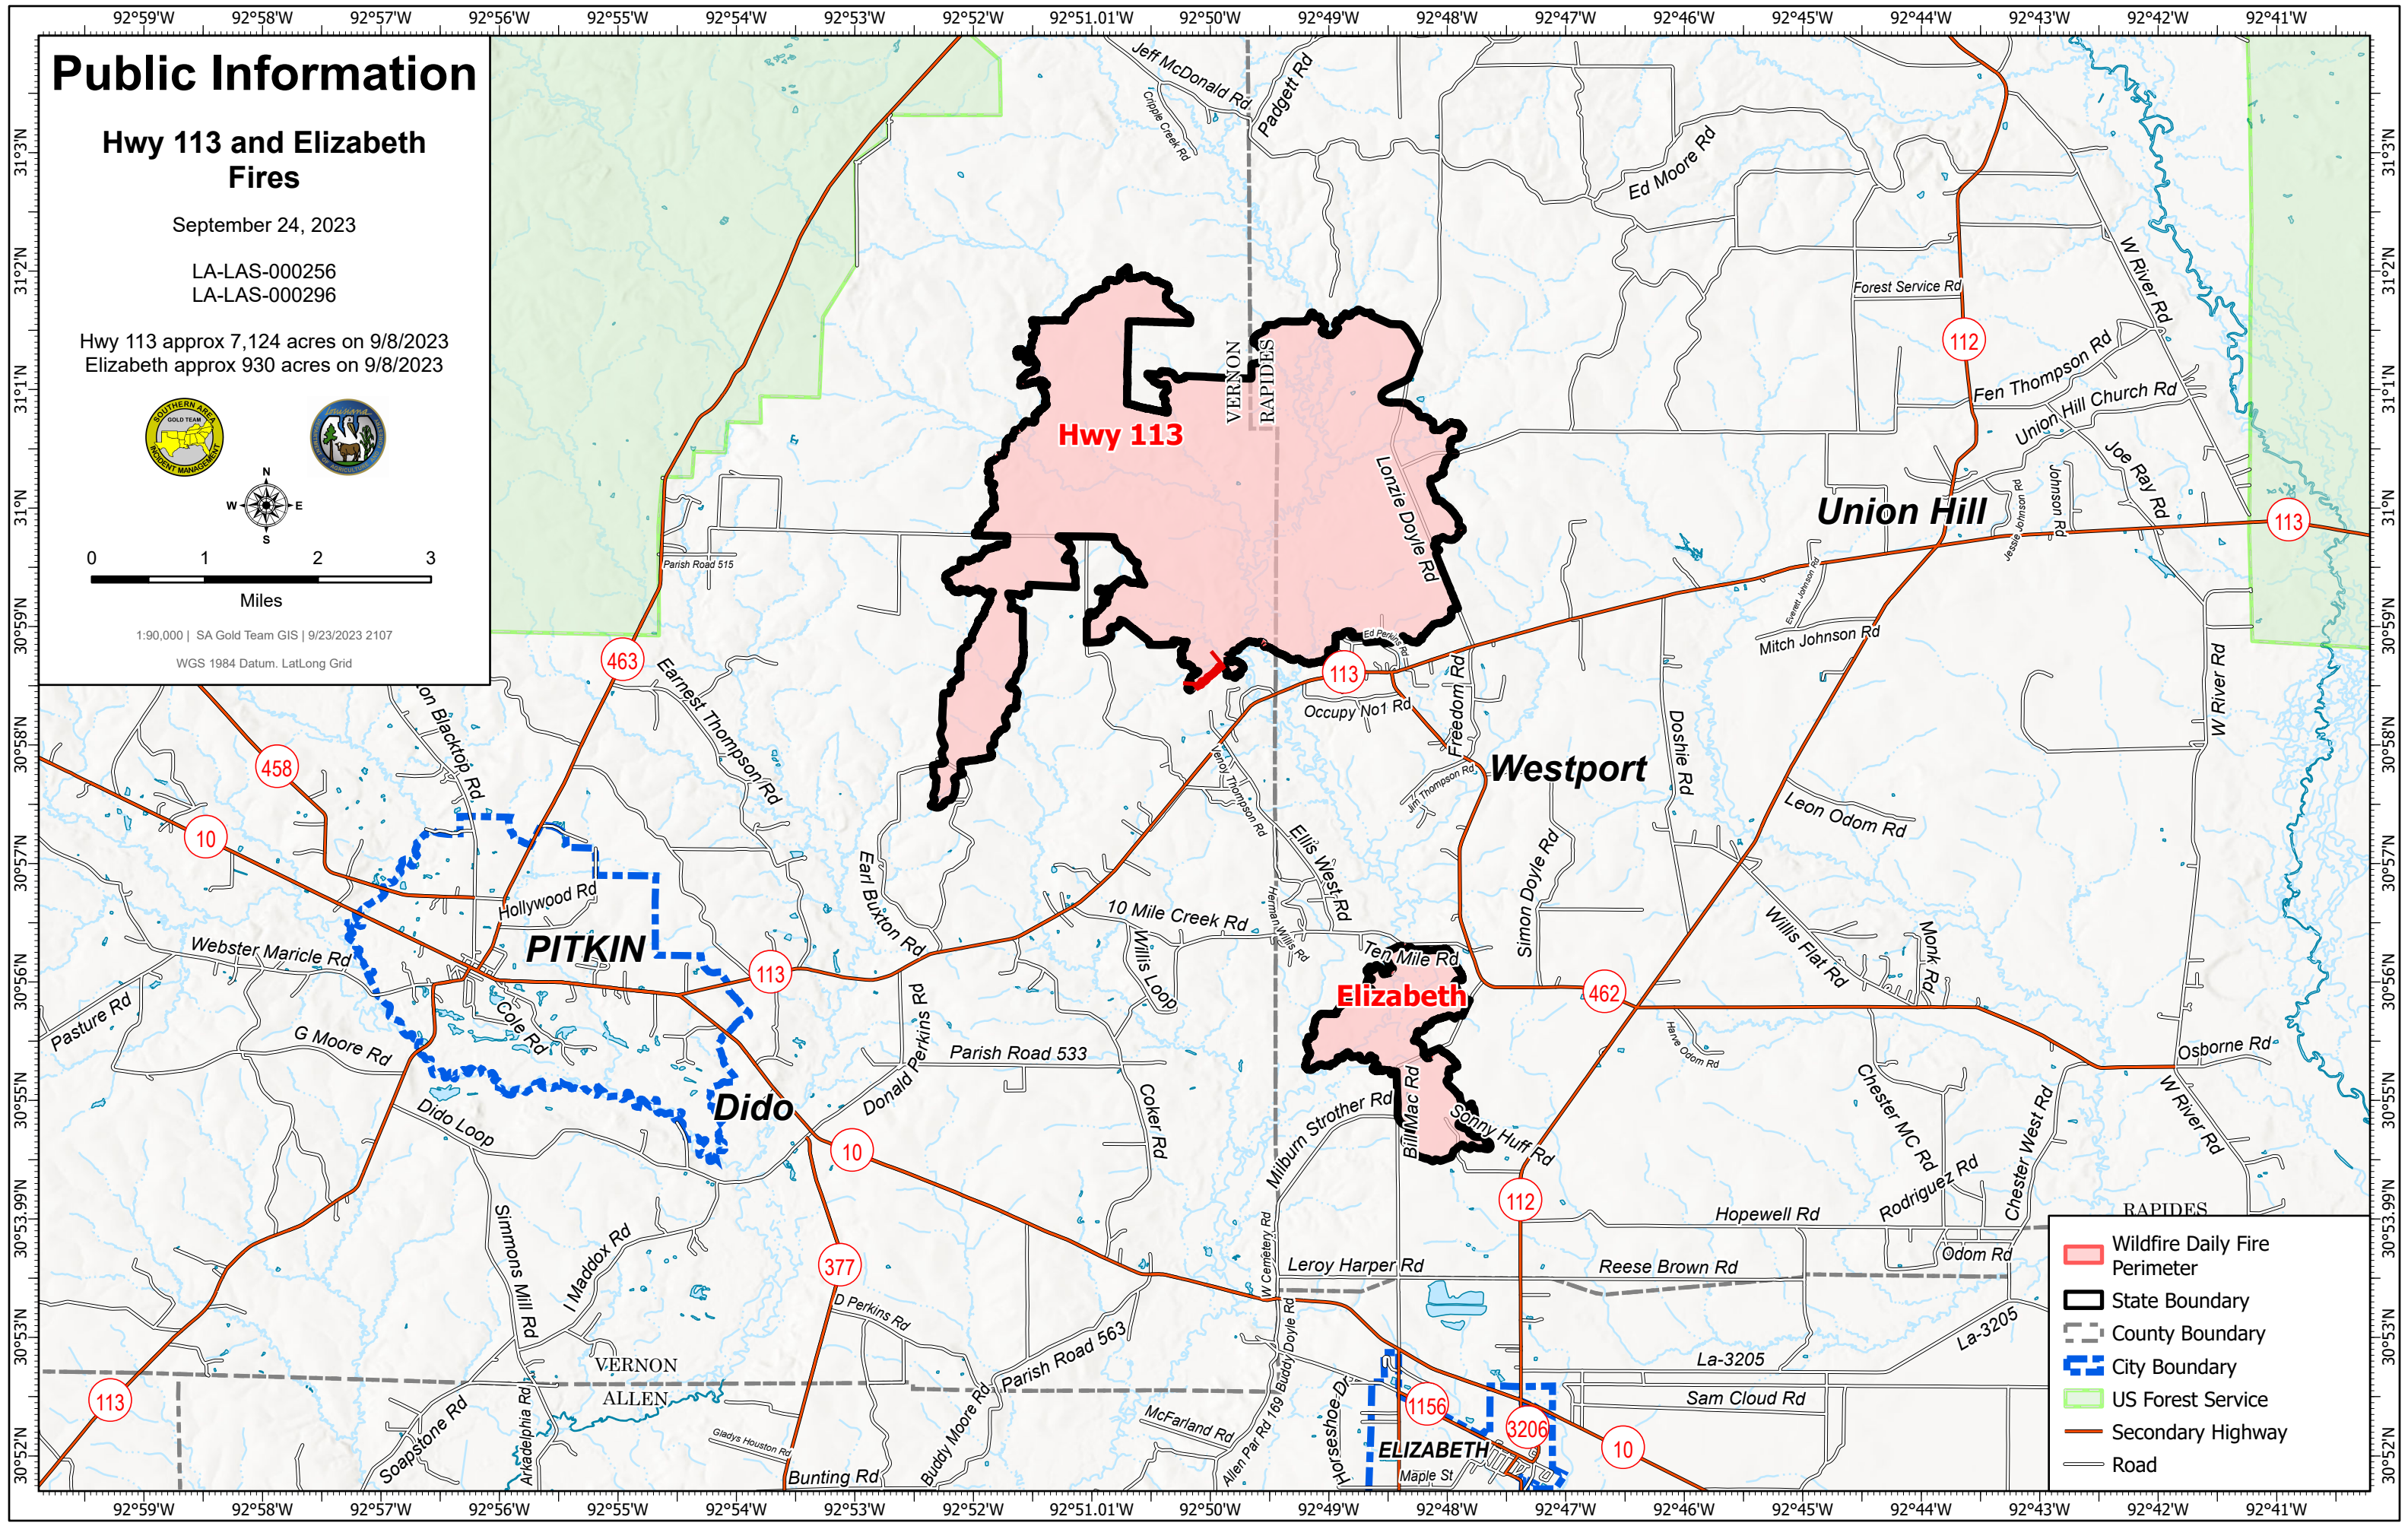

Public Information

Hwy 113 and Elizabeth Fires

September 24, 2023

LA-LAS-000256
LA-LAS-000296

Hwy 113 approx 7,124 acres on 9/8/2023
Elizabeth approx 930 acres on 9/8/2023

1:90,000 | SA Gold Team GIS | 9/23/2023 2107
WGS 1984 Datum. LatLong Grid

- Wildfire Daily Fire Perimeter
- State Boundary
- County Boundary
- City Boundary
- US Forest Service
- Secondary Highway
- Road